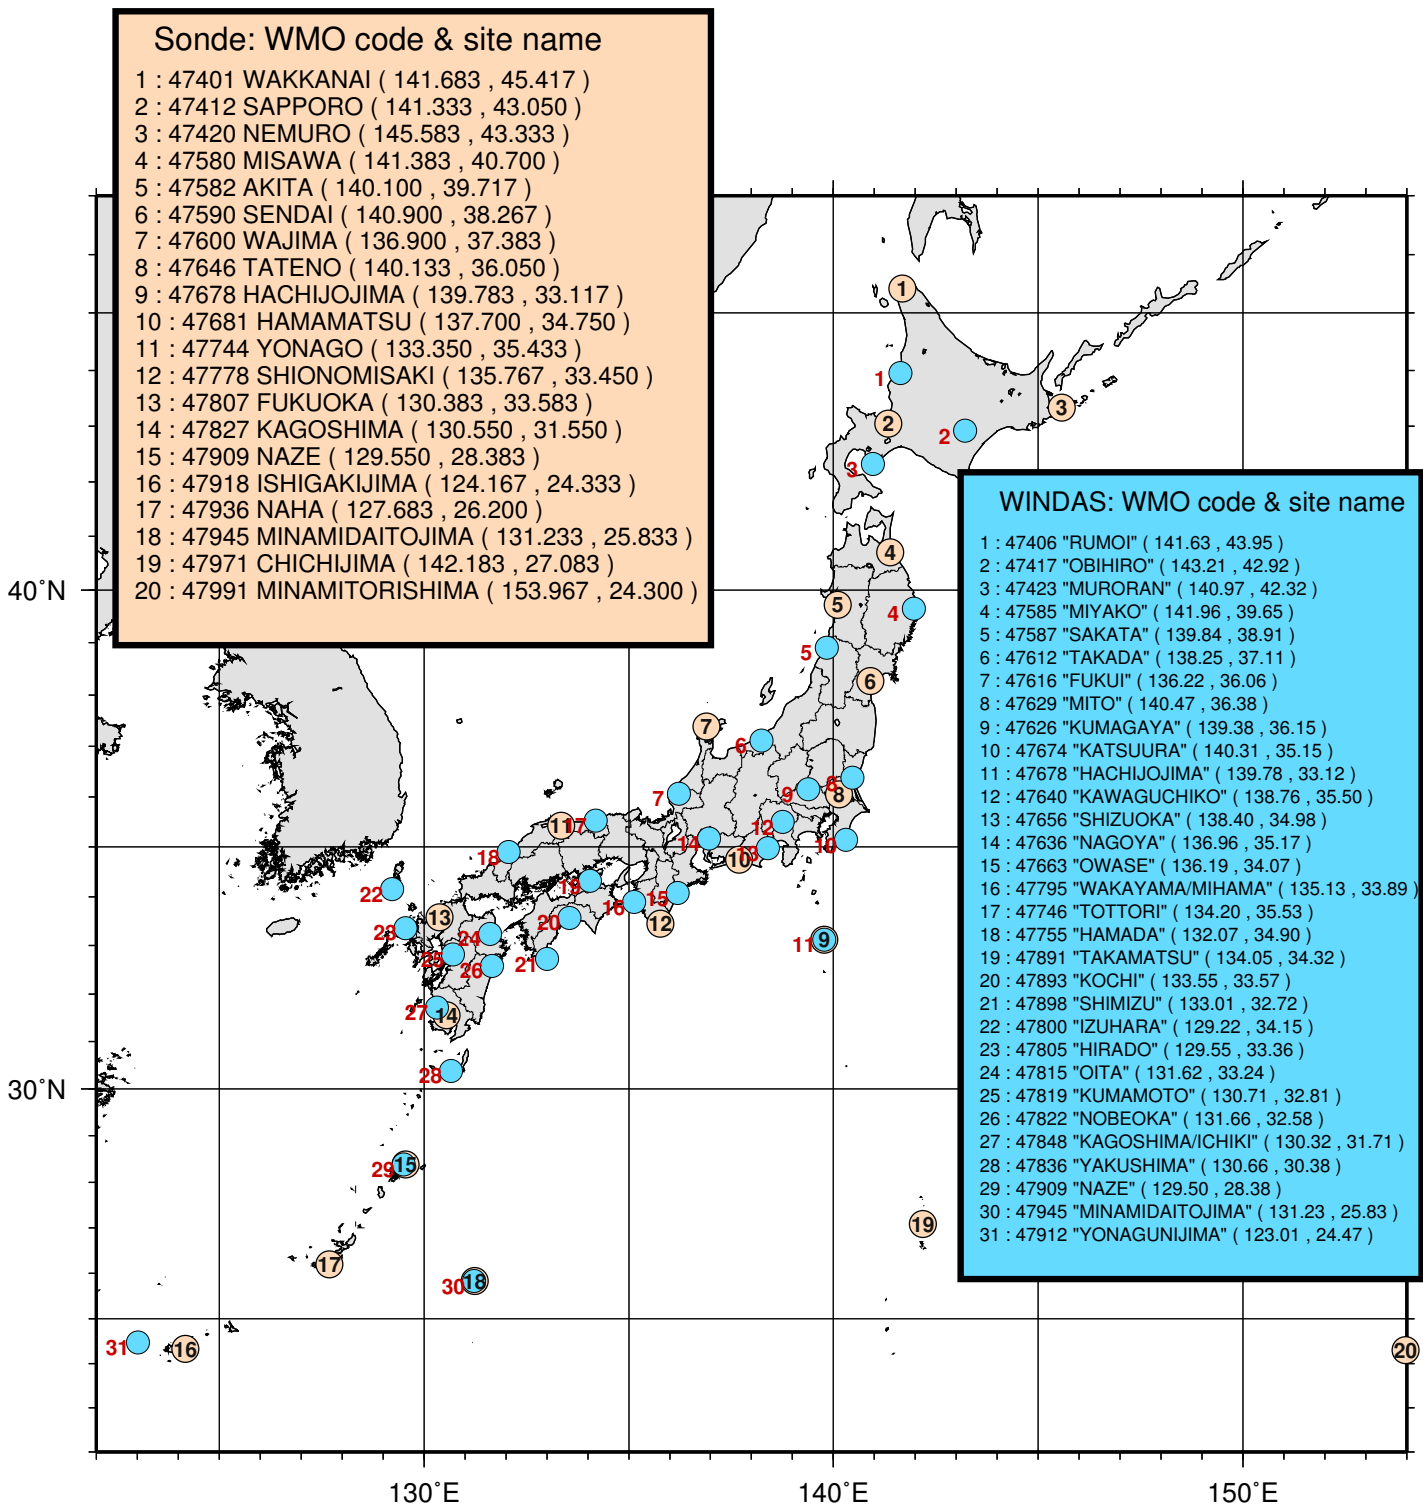

# Upper air observatories in Japan

Sonde site: 20 stations

WINDAS site: 31 stations (YYYYMM = 200812)

M. HAYASAKI